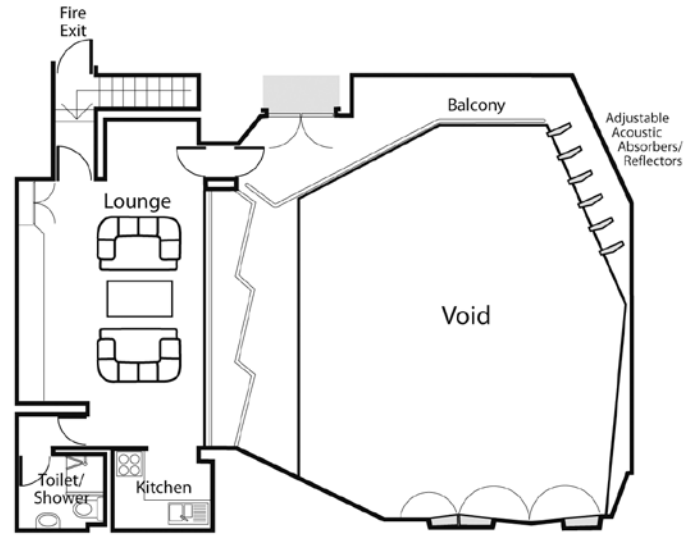

**STUDIO STATISTICS:**

Overall height: 23ft 5in / 7.15m  
 Overall width: 25ft / 7.62m  
 Overall length: 22ft / 6.71m  
 Floor area: 506 sq ft / 47 sq m  
 Studio reverberation time: 0.7-1.0sec (variable)  
 Live room reverberation time: 0.9sec

Upper Level

**Studio Three**

Studio Level