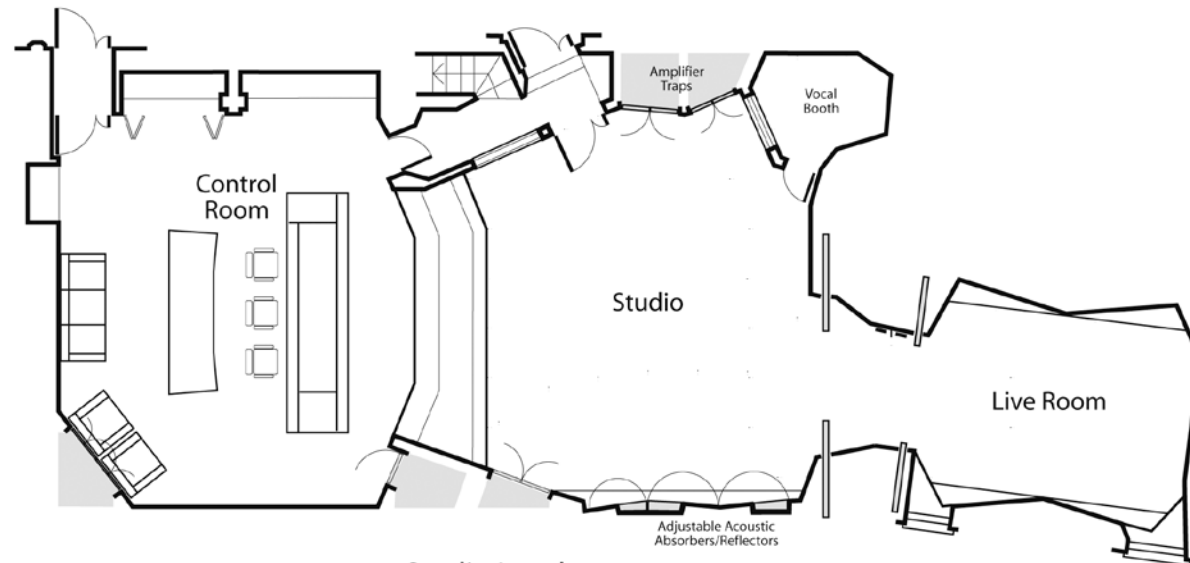

**STUDIO STATISTICS:**

Overall height: 23ft 5in / 7.15m  
 Overall width: 25ft / 7.62m  
 Overall length: 22ft / 6.71m  
 Floor area: 506 sq ft / 47 sq m  
 Studio reverberation time: 0.7-1.0sec (variable)  
 Live room reverberation time: 0.9sec

Upper Level

**Studio Three**

Studio Level